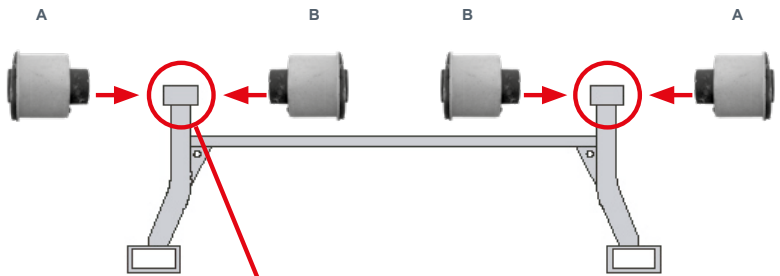

INFO

Achskörperlager Achskörperlagersatz

Axle Beam Mount Axle Beam Mount Kit

febi
31547
31722
19928
19930

SWAG
30 93 1547
30 93 1722
30 91 9928
30 91 9930

to fit:
Volkswagen,
Audi, Seat,
Skoda and
various models