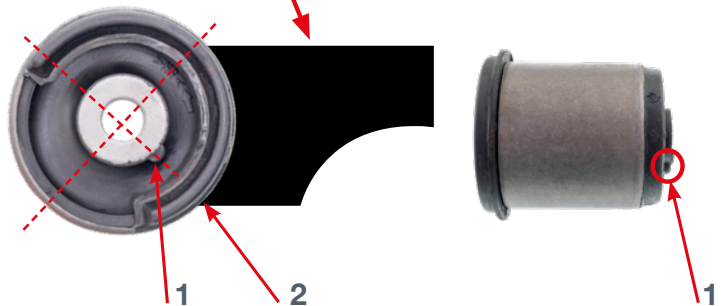

INFO

Achskörperlager Achskörperlagersatz

Axle Beam Mount Axle Beam Mount Kit

febi
31547
31722
19928
19930

SWAG
30 93 1547
30 93 1722
30 91 9928
30 91 9930

to fit:
Volkswagen,
Audi, Seat,
Skoda and
various models

For more technical information please visit: partsfinder.bilsteingroup.com

INFO

febi

31547
31722
19928
19930

SWAG

30 93 1547
30 93 1722
30 91 9928
30 91 9930

to fit:

Volkswagen,
Audi, Seat,
Skoda and
various models