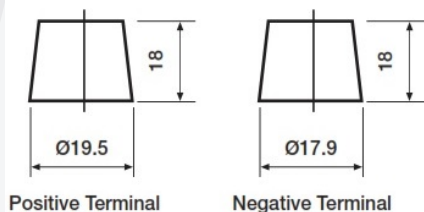

Weights & Measures

Mean Weight with Acid	22.5kg
Dry Weight	-
Acid Volume	5.2 litres

Container Features

Case Type	D31 JIS EFB (T110)
Hold Down	N
State of Charge Indicator	-
Handles	-
End Venting	-
Semi-Traction Features	-
Lid Type	Raised Plug

Technology

Flame Arrestor	✓
Technology	Ca/Ca
Separator	PE
VDA Roll Over Test	-
Recommended Charge Rate	4A

Terminal Type

T1

Standard DIN Post

Cell Assembly Layout

Battery Hold-down

Data Sheet generated on 24/06/2019 - E&OE