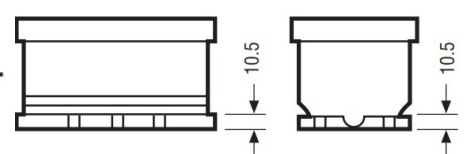

Battery Hold-down

B3

10.5

10.5

Data Sheet generated on 24/06/2019 - E&OE