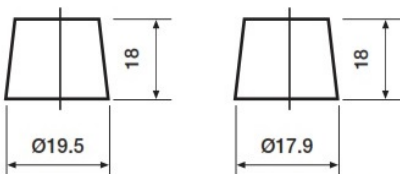

Terminal Type

T1

Standard DIN Post

Positive Terminal

Negative Terminal