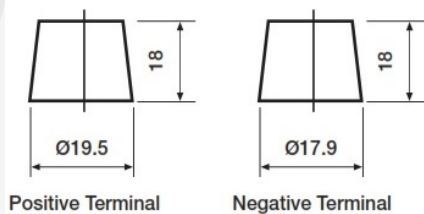

Weights & Measures

Mean Weight with Acid	19.5kg
Dry Weight	-
Acid Volume	4.4 litres

Container Features

Case Type	D26 JIS EFB (S95R)
Cell Layout	1
Terminal Type	T1
Hold Down	N
State of Charge Indicator	✓
Handles	-
End Venting	-
Semi-Traction Features	-
Lid Type	Raised Plug

Technology

Flame Arrestor	✓
Technology	Ca/Ca
Separator	PE
VDA Roll Over Test	-
Recommended Charge Rate	4A

Terminal Type

T1

Standard DIN Post

Cell Assembly Layout

Battery Hold-down

Data Sheet generated on 24/06/2019 - E&OE