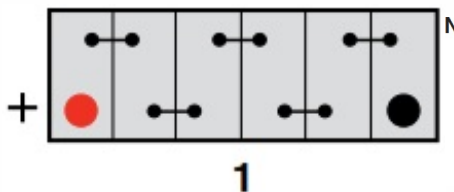

Technology

Flame Arrestor	✓
Technology	Ca/Ca
Separator	PE
VDA Roll Over Test	-
Recommended Charge Rate	4A

Terminal Type

T1

Standard DIN Post

Cell Assembly Layout

Battery Hold-down

Data Sheet generated on 24/06/2019 - E&OE