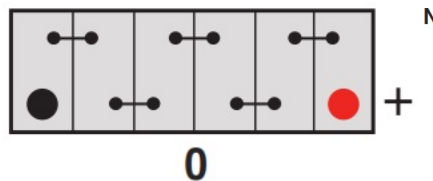

Cell Assembly Layout

Battery Hold-down