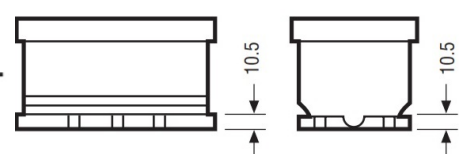

Battery Hold-down

B3

Data Sheet generated on 24/06/2019 - E&OE