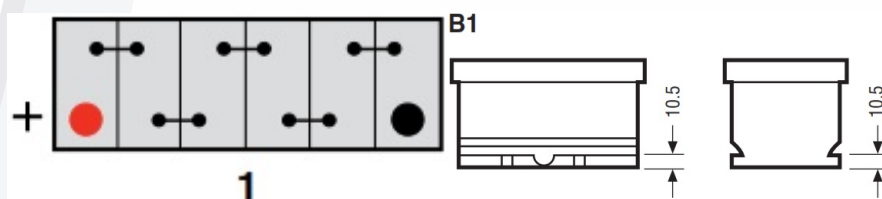

Cell Assembly Layout

Battery Hold-down

Data Sheet generated on 24/06/2019 - E&OE